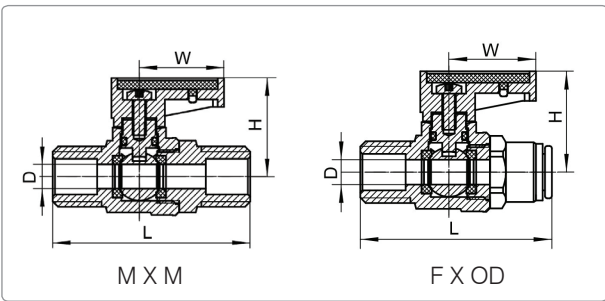

WINMAN Mini Küresel Vana / Mini Ball Valve w/colorful Handle

450PSI. Temperature Range: -4°F to +250°F (-20°C to +120°C) Brass body, nickel or chrome plated, Teflon® Seats, Rubber Seals, Hard Chrome Plates Brass Ball. Out Proof Brass Stem, Plastic handle, Optional colors: black, red, yellow, blue.

Item#	Size	D	L	W	H
631018	1/8"MXF	0.22"	1.52"	0.75"	0.87"
631014	1/4"MXF	0.22"	1.7"	0.75"	0.87"

Item#	Size	D	L	W	H
630018	1/8"FXF	0.22"	1.38"	0.75"	0.87"
630014	1/4"FXF	0.22"	1.74"	0.75"	0.87"

Item#	Size	D	L	W	H
	1/8"MXM	0.22"	1.51"	0.75"	0.87"
	1/4"MXM	0.22"	1.75"	0.75"	0.87"

Item#	Size	D	L	W	H
	1/8"FXOD	0.22"	1.56"	0.75"	0.87"
	1/4"FXOD	0.22"	1.66"	0.75"	0.87"

Item#	Size	D	L	W	H
	1/8"OD X OD	0.22"	1.62"	0.75"	0.87"
	1/4"OD X OD	0.22"	1.78"	0.75"	0.87"

Item#	Size	D	L	W	H
	1/8"M X OD	0.22"	1.71"	0.75"	0.87"