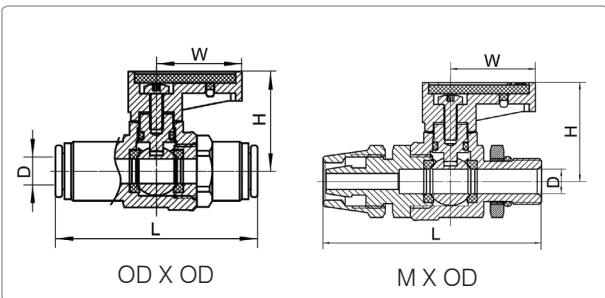

WINMAN Mini Küresel Vana / Mini Ball Valve w/colorful Handle

450PSI. Temperature Range: -4°F to +250°F (-20°C to +120°C) Brass body, nickel or chrome plated, Teflon® Seats, Rubber Seals, Hard Chrome Plates Brass Ball. Out Proof Brass Stem, Plastic handle, Optional colors: black, red, yellow, blue.

Item#	Size	D	L	W	H
631018	1/8"MXF	0.22"	1.52"	0.75"	0.87"
631014	1/4"MXF	0.22"	1.7"	0.75"	0.87"

Item#	Size	D	L	W	H
630018	1/8"FXF	0.22"	1.38"	0.75"	0.87"
630014	1/4"FXF	0.22"	1.74"	0.75"	0.87"

Item#	Size	D	L	W	H
	1/8"MXM	0.22"	1.51"	0.75"	0.87"
	1/4"MXM	0.22"	1.75"	0.75"	0.87"

Item#	Size	D	L	W	H
	1/8"FXOD	0.22"	1.56"	0.75"	0.87"
	1/4"FXOD	0.22"	1.66"	0.75"	0.87"

Item#	Size	D	L	W	H
	1/8"OD X OD	0.22"	1.62"	0.75"	0.87"
	1/4"OD X OD	0.22"	1.78"	0.75"	0.87"

Item#	Size	D	L	W	H
	1/8"M X OD	0.22"	1.71"	0.75"	0.87"