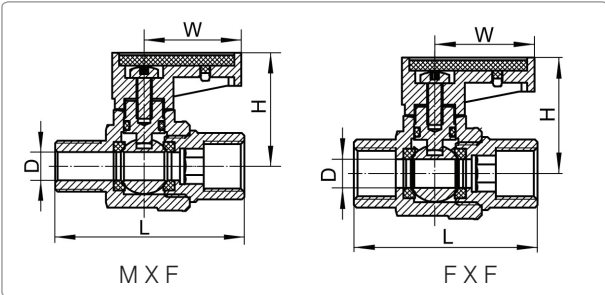

WINMAN Mini Küresel Vana / Mini Ball Valve w/colorful Handle

450PSI. Temperature Range: -4°F to +250°F (-20°C to +120°C) Brass body, nickel or chrome plated, Teflon® Seats, Rubber Seals, Hard Chrome Plates Brass Ball. Out Proof Brass Stem, Plastic handle, Optional colors: black, red, yellow, blue.

Item#	Size	D	L	W	H
631018	1/8"MXF	0.22"	1.52"	0.75"	0.87"
631014	1/4"MXF	0.22"	1.7"	0.75"	0.87"

Item#	Size	D	L	W	H
630018	1/8"FXF	0.22"	1.38"	0.75"	0.87"
630014	1/4"FXF	0.22"	1.74"	0.75"	0.87"

Item#	Size	D	L	W	H
	1/8"MXM	0.22"	1.51"	0.75"	0.87"
	1/4"MXM	0.22"	1.75"	0.75"	0.87"

Item#	Size	D	L	W	H
	1/8"FXOD	0.22"	1.56"	0.75"	0.87"
	1/4"FXOD	0.22"	1.66"	0.75"	0.87"

Item#	Size	D	L	W	H
	1/8"OD X OD	0.22"	1.62"	0.75"	0.87"
	1/4"OD X OD	0.22"	1.78"	0.75"	0.87"

Item#	Size	D	L	W	H
	1/8"M X OD	0.22"	1.71"	0.75"	0.87"