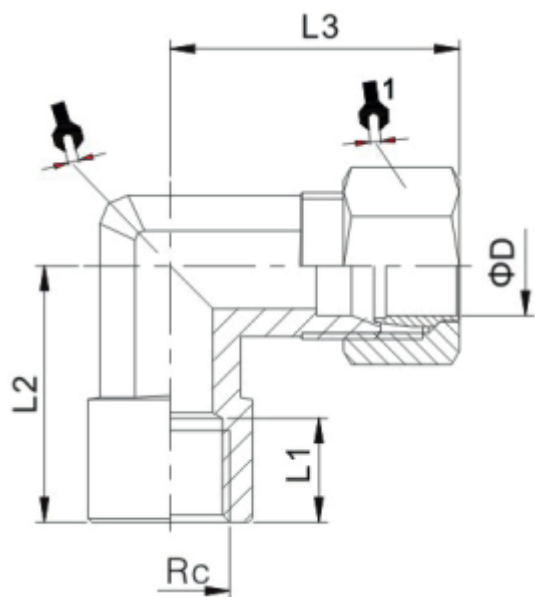

Compression Fittings

WKLF SERIES

Dimension

MODEL	ØD	Rc	L1	L2	L3		
WKLF04-01	4	Rc1/8	8.5	19	20.5	10	10
WKLF06-01	6	Rc1/8	8.5	19	20.5	10	12
WKLF06-02	6	Rc1/4	11	24	22	12	12
WKLF06-03	6	Rc3/8	12	28	25	14	12
WKLF08-01	8	Rc1/8	8.5	19	22.5	10	14
WKLF08-02	8	Rc1/4	11	24	24	12	14
WKLF08-03	8	Rc3/8	12	28	26.5	14	14
WKLF08-04	8	Rc1/2	14	30.5	27	17	14
WKLF10-02	10	Rc1/4	11	24	26	12	17
WKLF10-03	10	Rc3/8	12	28	28	14	17
WKLF10-04	10	Rc1/2	14	30.5	28.5	17	17
WKLF12-02	12	Rc1/4	11	24	28.5	14	19
WKLF12-03	12	Rc3/8	12	28	28.5	14	19
WKLF12-04	12	Rc1/2	14	30.5	28.5	17	19